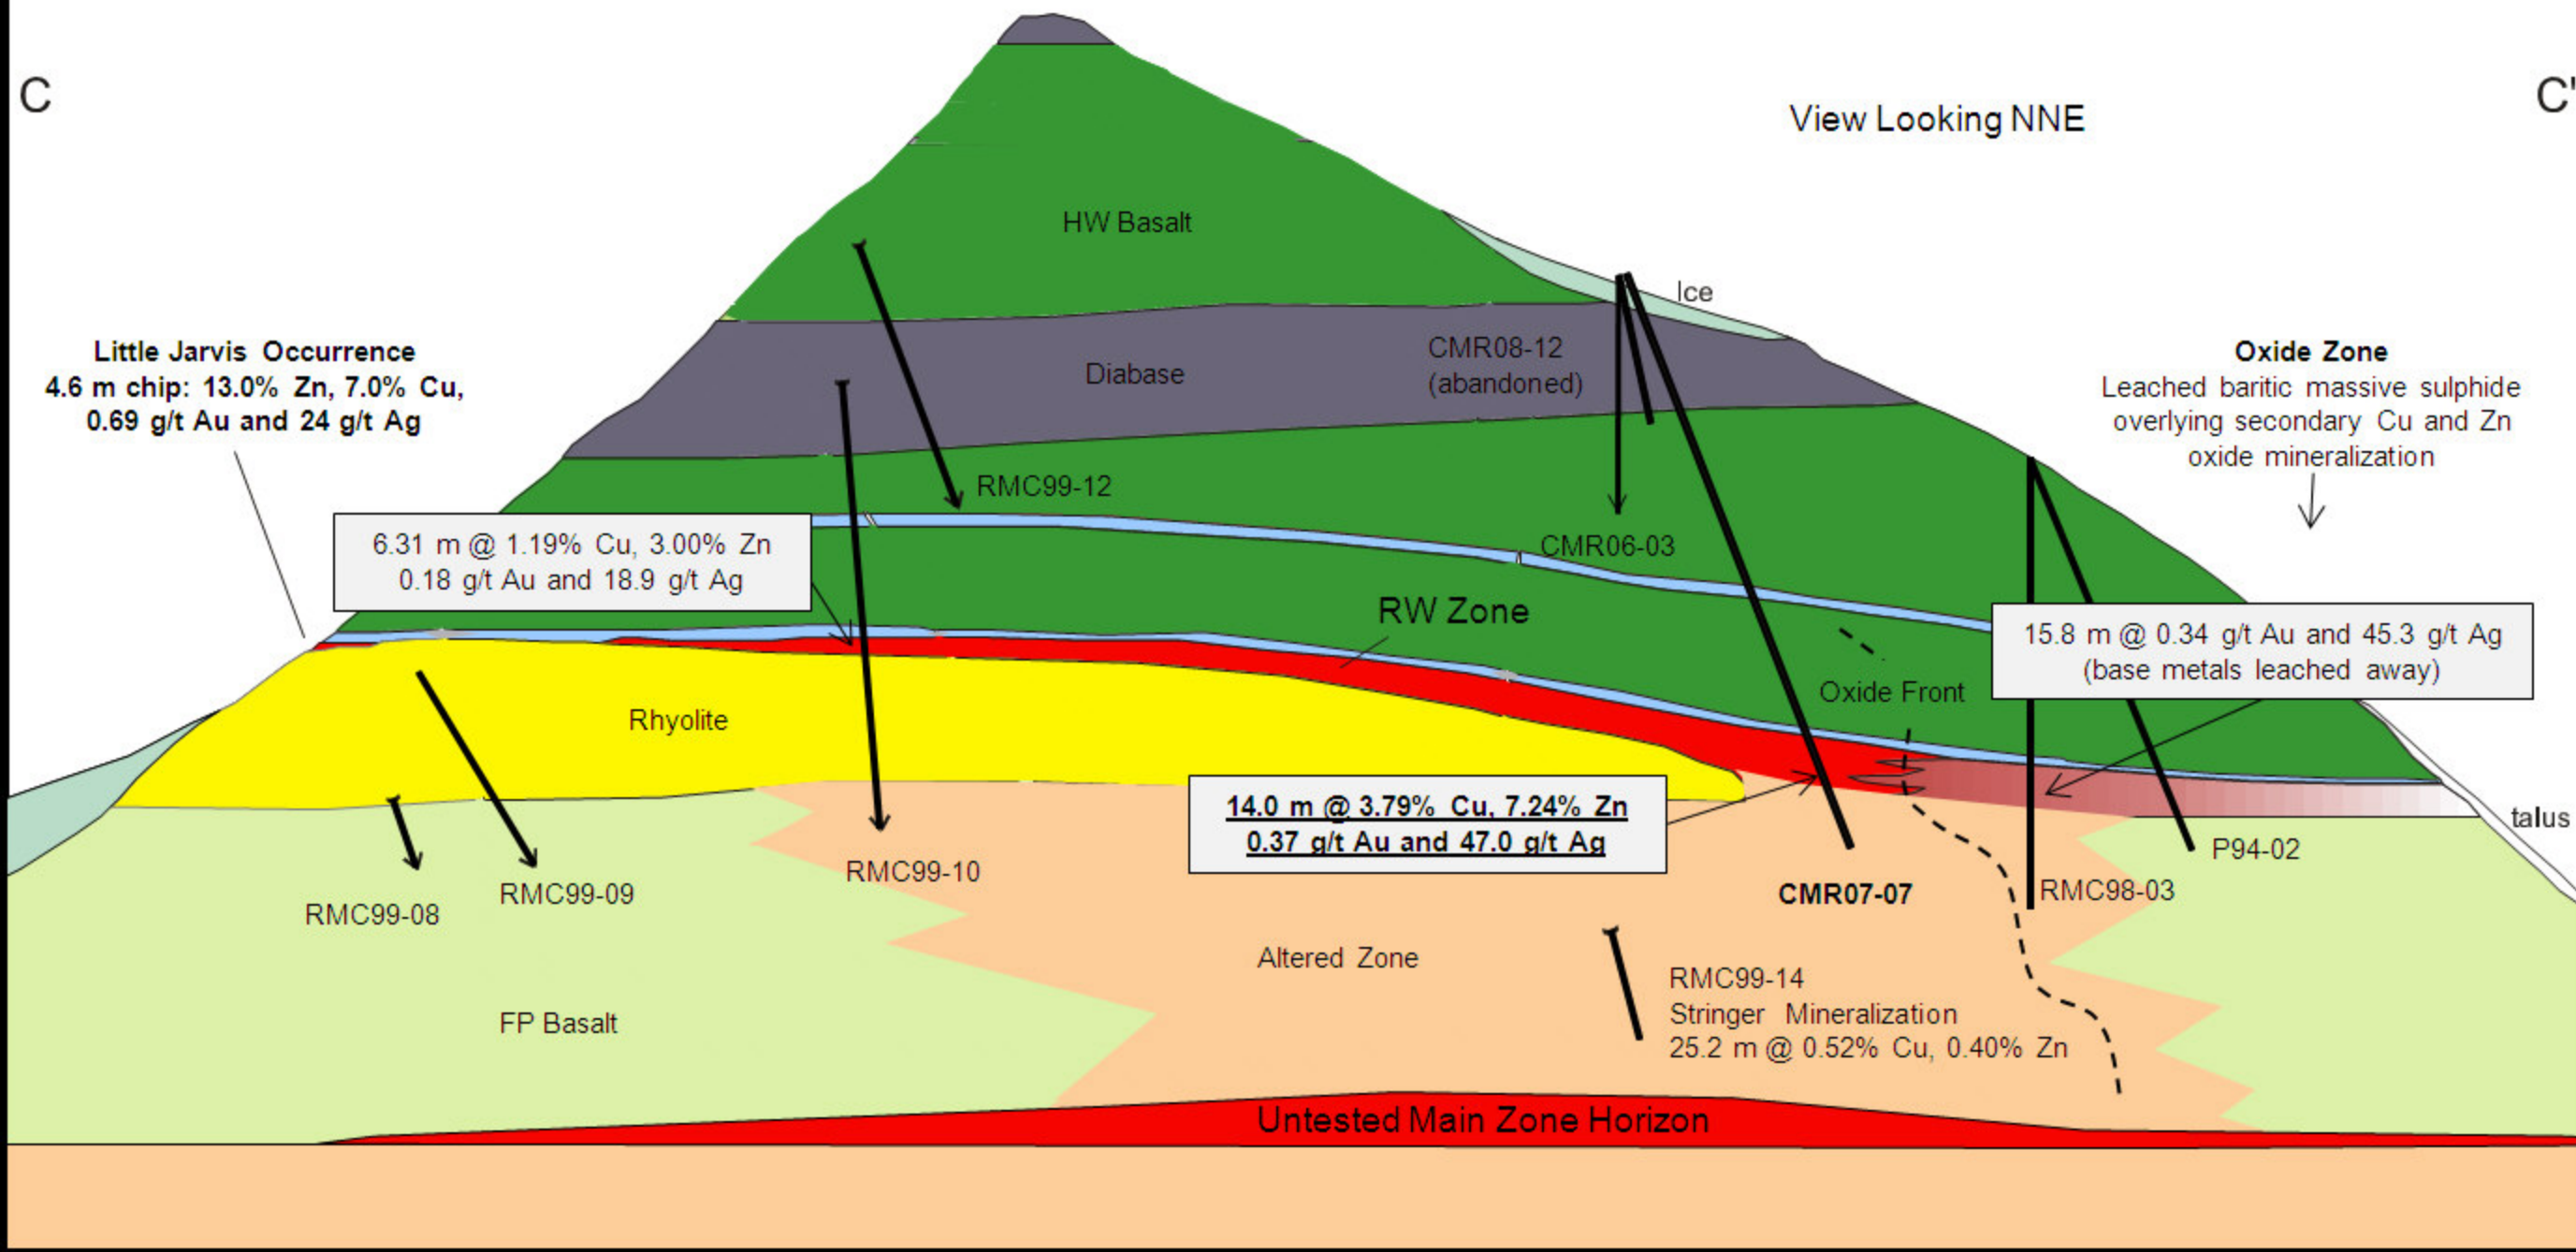

C

C'

View Looking NNE

**RW Zone Long Section
Palmer Project, Alaska**